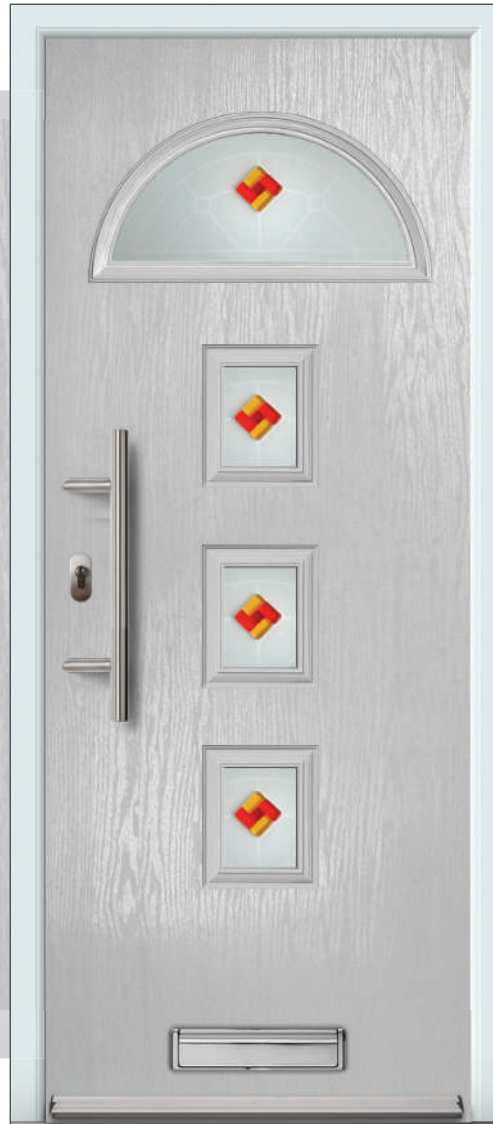

Matrix Ⓣ

Diamond Cut Ⓣ