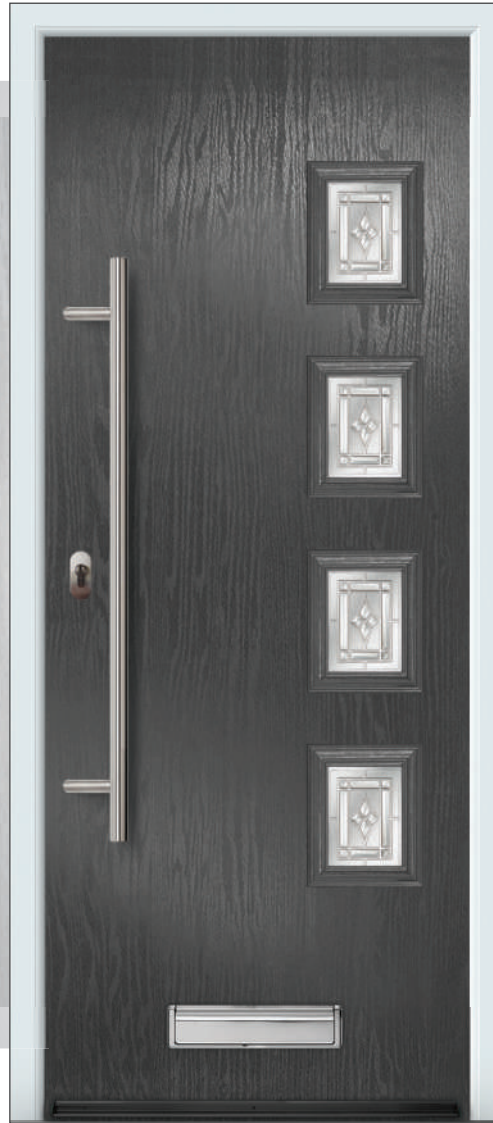

ARUBA 4

Door featured is a Granite Grey (RAL 7026) Aruba 4 with Elderton Glass, Granite Grey Drip Bar, 1100 Off-Set Stainless Steel Bar Handle and chrome Letterplate.