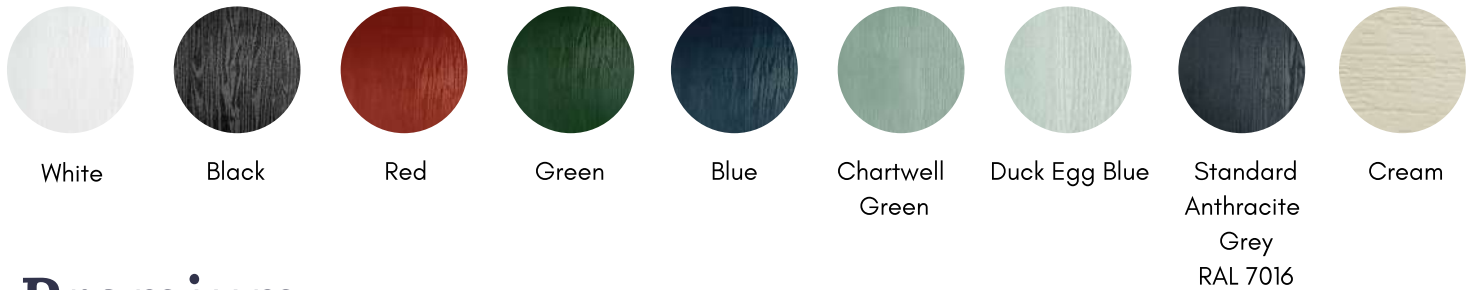

Telegrau 4

NEW

**Sandblasted,
ICE EDGE &
pinstripe**

ICE EDGE

pinstripe

Paint Mixed
In-House

Colour Bonded
In-House

2000+
Colour Options

Uniformed
Coverage

Explore our extensive range of bespoke colour options and make your home stand out from the crowd.

Standard Colour Range

Premium **Pro** colour range

*all colours incur surcharge excluding white - imagery for demonstration purposes only

DELUXE MATTE EDITION COLOUR RANGE

MAKE YOUR DOOR TRULY BESPOKE TO YOU WITH THE ALL-NEW DELUXE MATTE EDITION COLOUR RANGE.

- ✓ REDUCED GLOSS
- ✓ ENHANCED APPEARANCE
- ✓ REDUCED SUNLIGHT REFLECTIONS

More reasons to choose a Hallmark door