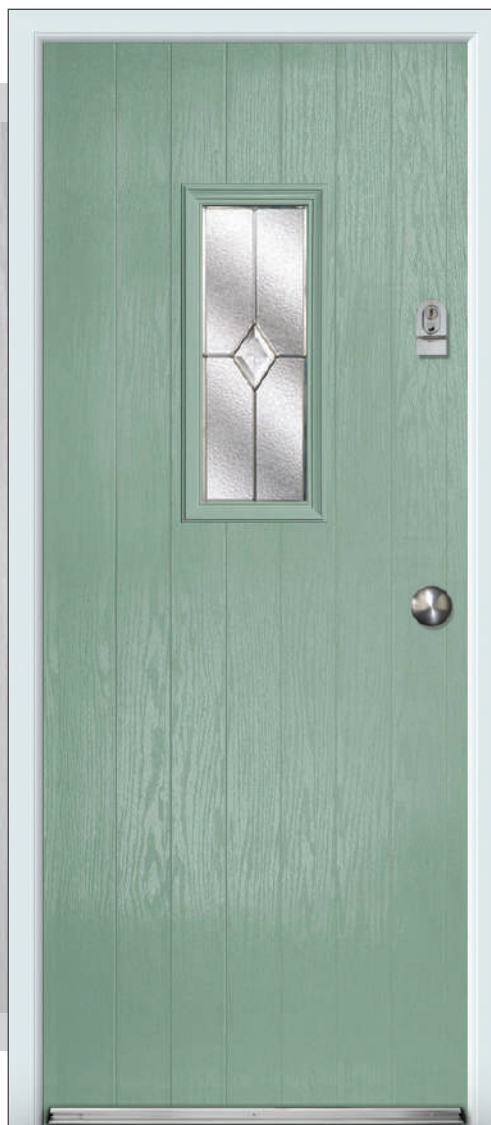

CATALINA 1

Door featured is a Cottage Grooved Chartwell Catalina 1 with Classic Diamond Glass, Silver Drip Bar and Stainless Steel Knob Handle.

Jet **D**

Palopo **D** **B**

Black

Blue

Green

Palopo
Colour
Options