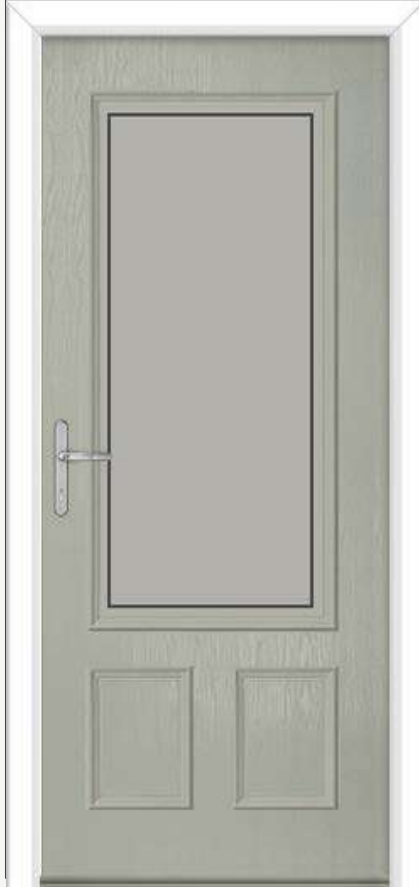

Sandblasted Pinstripe

Rosedale 1 composite door in silk grey. Door is shown with sandblasted pinstripe.

Currently the Rosedale 1 is only available in clear, obscurities, sandblast pinstripe & sandblast ice edge.

T B