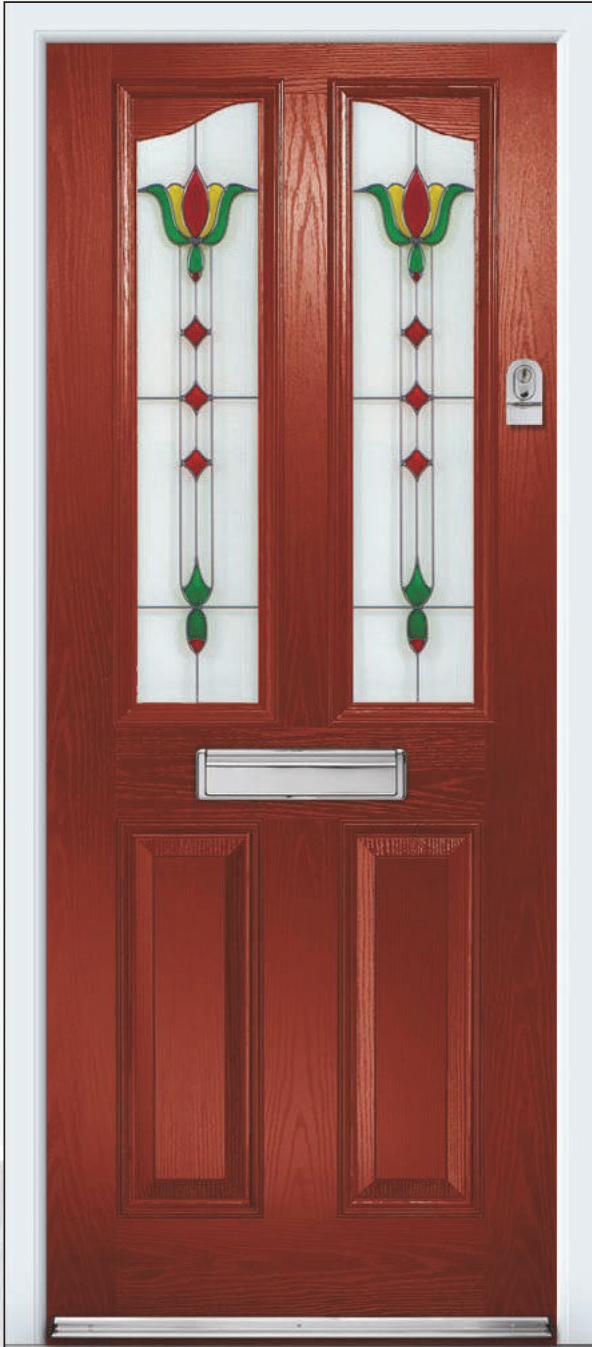

APRILLA & ARNAGE

- **B** Indicates Backing Glass Options Available
- **D** Double Glazed Design
- **T** Triple Glazed Design
- **S** Shown as sandblasted design

Whitton Victoria

B D

Red Aprilla door with Whitton Victoria glass, chrome Heritage pull lock, letterplate and silver mill drip bar.

D B S