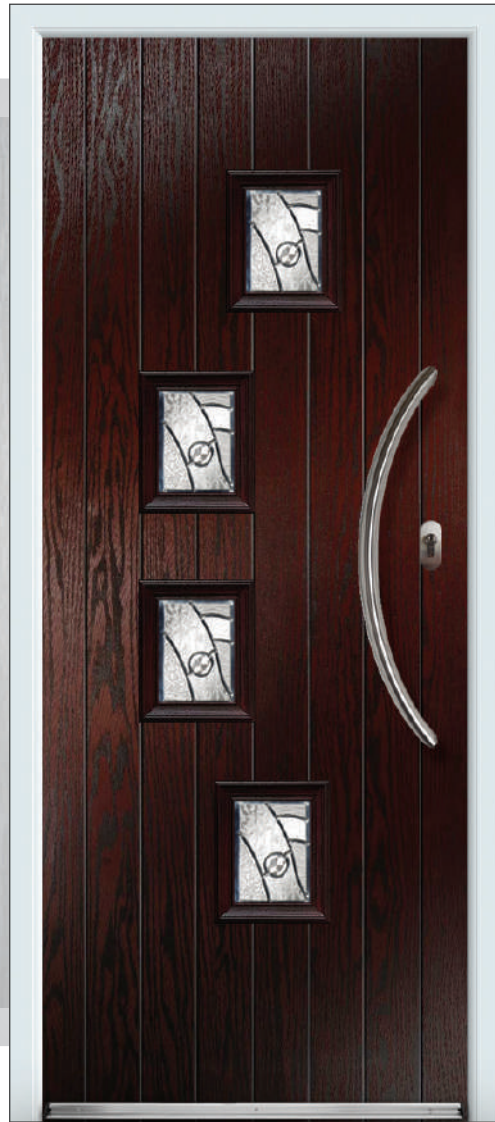

PRO-GRADE CASSETTES This design is available with Pro-Grade Cassettes

T

DORETTI 4

Please Note:
Depending on overall door sizes, the glazing cassette positions may alter so as to accommodate a letterplate if required.

Door featured is a Cottage Grooved Rosewood Doretti 4 with Abstract Glass, Silver Drip Bar and Stainless Steel Bow Handle.

D B S

T

D Double Glazed T Triple Glazed B Backing Glass Choice Available

UPGRADE YOUR DOOR

Signature

DELUXE EDITION

PG.2

DELUXE MATTE COLOUR RANGE

Premium Pro colour range

PG.5

ULTION Sweet

PG.3

SANDBLASTED PINSTRIPE & SANDBLASTED ICE EDGE GLASS DESIGNS

PG.4