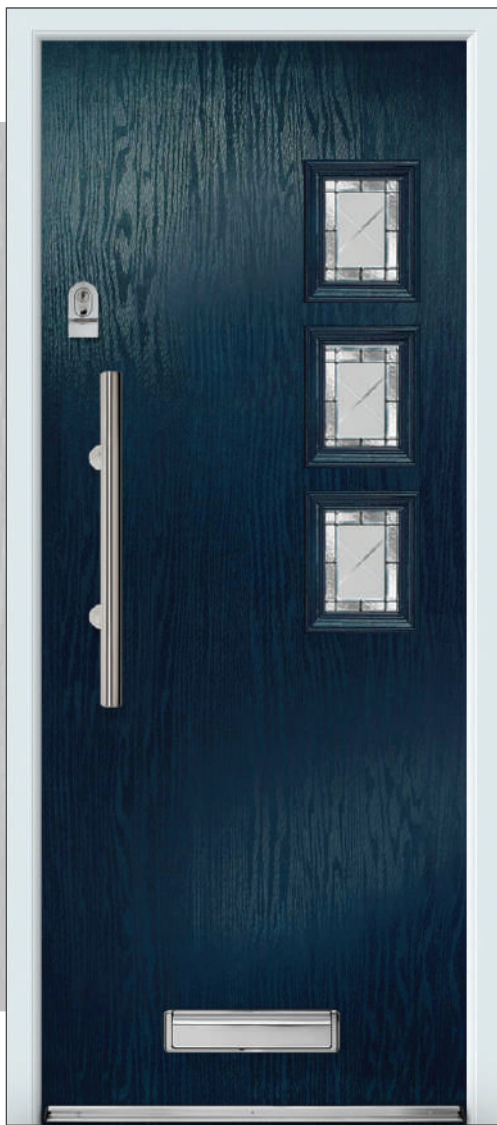

ARUBA 3

PRO-GRADE CASSETTES This design is available with Pro-Grade Cassettes

Diamond Cut Glass Etch Effect with Polished Zinc Came.

(T)

Door featured is a Standard Blue Aruba 3 with Diamond Cut Glass, Silver Drip Bar, Heritage Lock, 550 Inline Stainless Steel Handle and chrome letterplate.