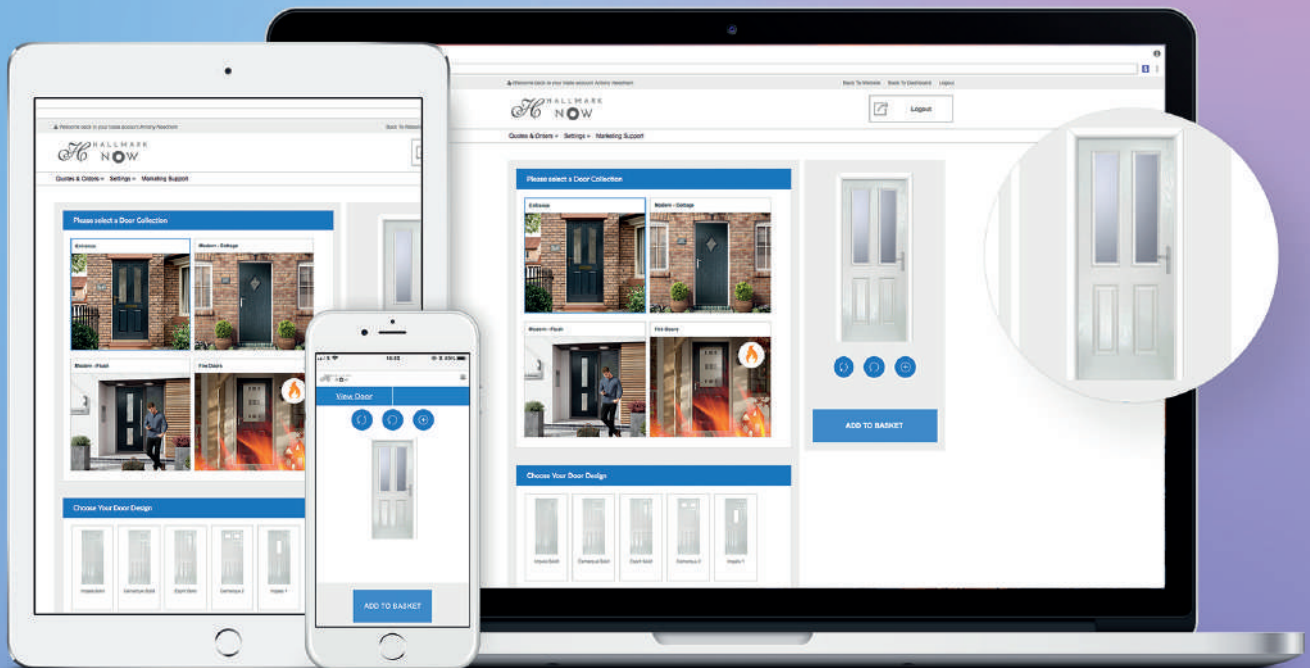

EASIER. FASTER. NOW

WWW.HALLMARKPANELS.COM