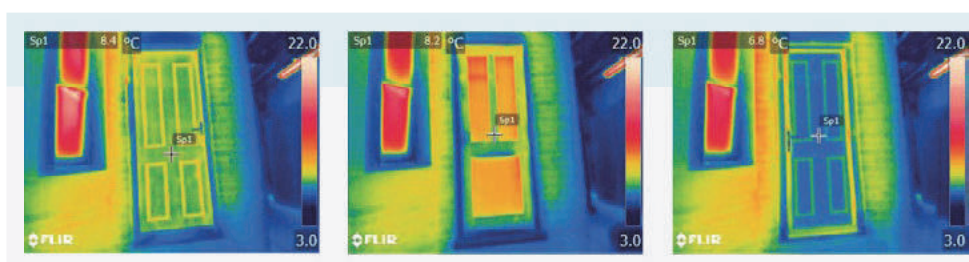

Low Maintenance

Everything about a Hallmark GRP composite door is designed to be easy to maintain, including our insulated glass units. Simply clean with warm, soapy water.

48mm Solid Timber Core Composite Door

44mm Timber Panelled Door

Hallmark 44mm Elite Composite Door